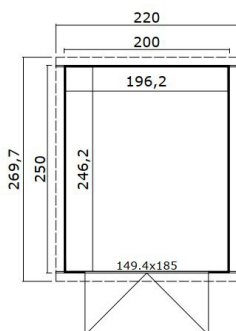

-  19 mm
-  1
-  0
- GUARANTEE**
★ ★ ★
2 YEARS

PACKAGING: 1 PALLET(S)

280 x 420 x 118 cm
375 kg

EAN 4743329286118

DIMENSIONS

Floor area	4.83 m ²
Roof dimensions	2.20 x 2.70 m
Cubic volume	≈ 9.91 m ³
Wall height	≈ 2.00 m
Ridge height	≈ 2.11 m
Front overhang	≈ 10 cm

WINDOWS & DOORS

1 x Double door (XGA+28*)	149.4 x 185.0 cm
---------------------------	------------------

*XGA+28: Plexi Glazed Action with 28 mm Frame

ROOF & FLOOR

Roof boards	15.5x90 mm
Roof surface	7.28 m ²
Roof angle	≈ 3 °